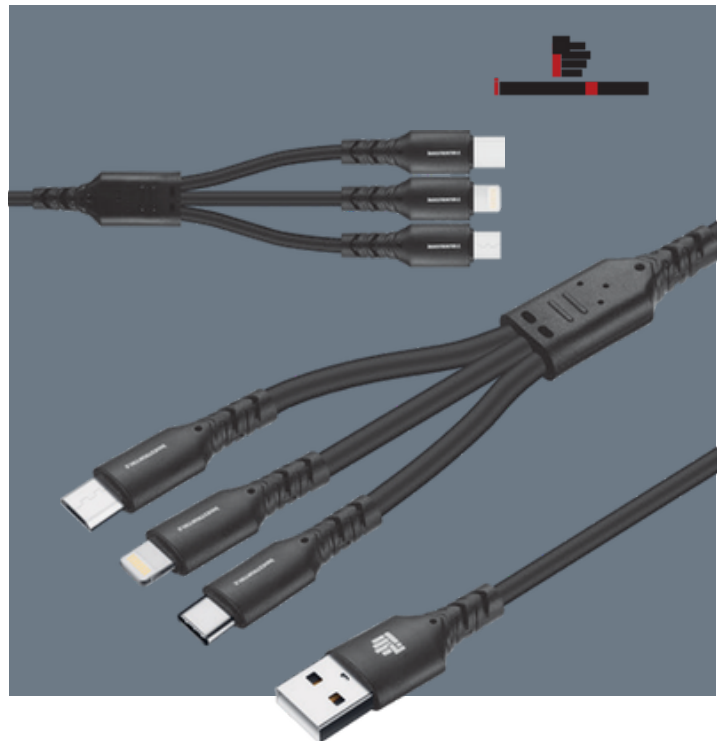

IND 1.2M 3-IN-1 CHARGER CABLE
Item No: GFT-15-8R

Features

- USB 2.0 to micro type C lightning 3-in-1 cable • Material: PVC
- Length: 1.2m • Current: 5v2A