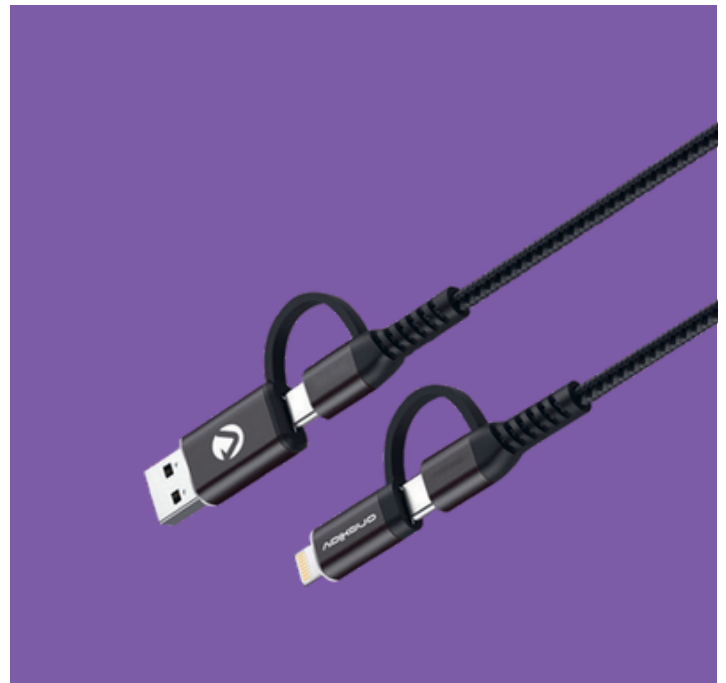

**VOLKANO WEAVE SERIES 4-IN-1
CHARGE & DATA CABLE 1.2M**
Item No: GFT-18-GZ

Features

- Reinforced Cable
- High Speed Data Transfer
- High Powered Fast Charge
- Type-C to Type-C
- USB A to Type-C
- USB A to Lightning
- Type-C to Lightning
- Up to 3 Amps of Power
- Length: 1.2 m