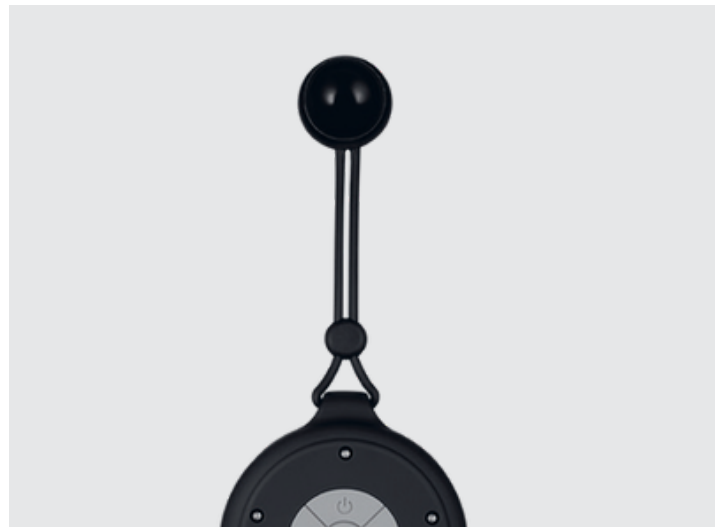

AMPLIFY GRENADE SERIES BLUETOOTH SPEAKER

Item No: GFT-17-VN

Features

- Bluetooth Version: 5.0 • Range: 10 m • Charge Input: 5 V DC, 1 A
- Playback Time: 2 Hours • Battery Capacity: 300 mAh
- Charge Time: 1 - 2 Hours