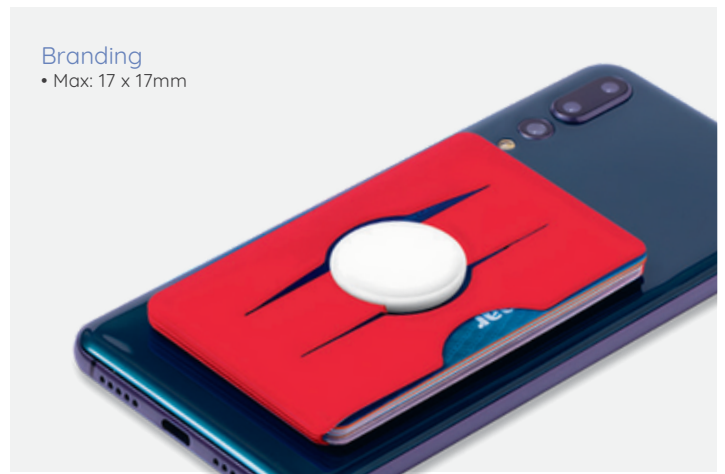

VELTUX LANYARD

Item No:GFT-08-OG

Features

- Practical and comfortable siliconelanyard
- Smartphone holder & card pocket
- Adjustable accessory and carabiner closure
- ISO • SMETA

Colours

Branding
• Max: 17 x 17mm