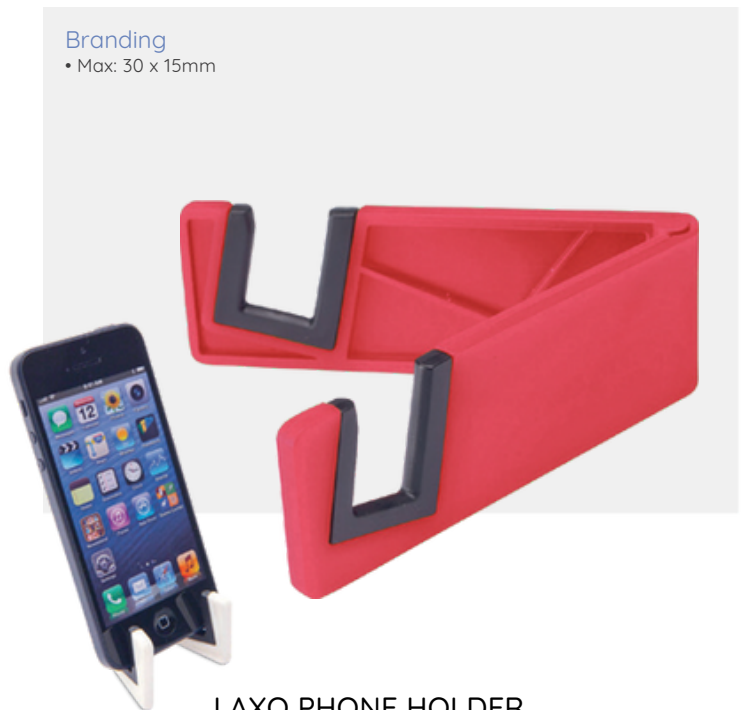

- Max: 30 x 35mm

BELIND USB HUB PENCIL HOLDER

Item No: GFT-08-PC

Features

- Size: 7 x 8 x 7cm • Pen holder with integrated USB port • LED backlighted • 4 USB 2.0 ports • 2 Light Modes • ISO • SMETA

Branding

- Max: 20 x 20mm

CHARGER STUART

Item No: GFT-14-AS

Features

- Size: 5 x 16 x 0.8 cm • Nature line USB charger cable
- Made of natural cork and with accessories in wheat straw
- USB, type C (input and output) • Dual micro USB-Lightning connections
- Presented in an individual self-sealing bag with an eco-design
- SMETA

Branding

- Max: 30 x 15mm

LAXO PHONE HOLDER

Item No: GFT-08-MI

Features

- Holder for mobile device • Folding legs • PVC non-slip stops
- ISO • SMETA

Colours

Branding