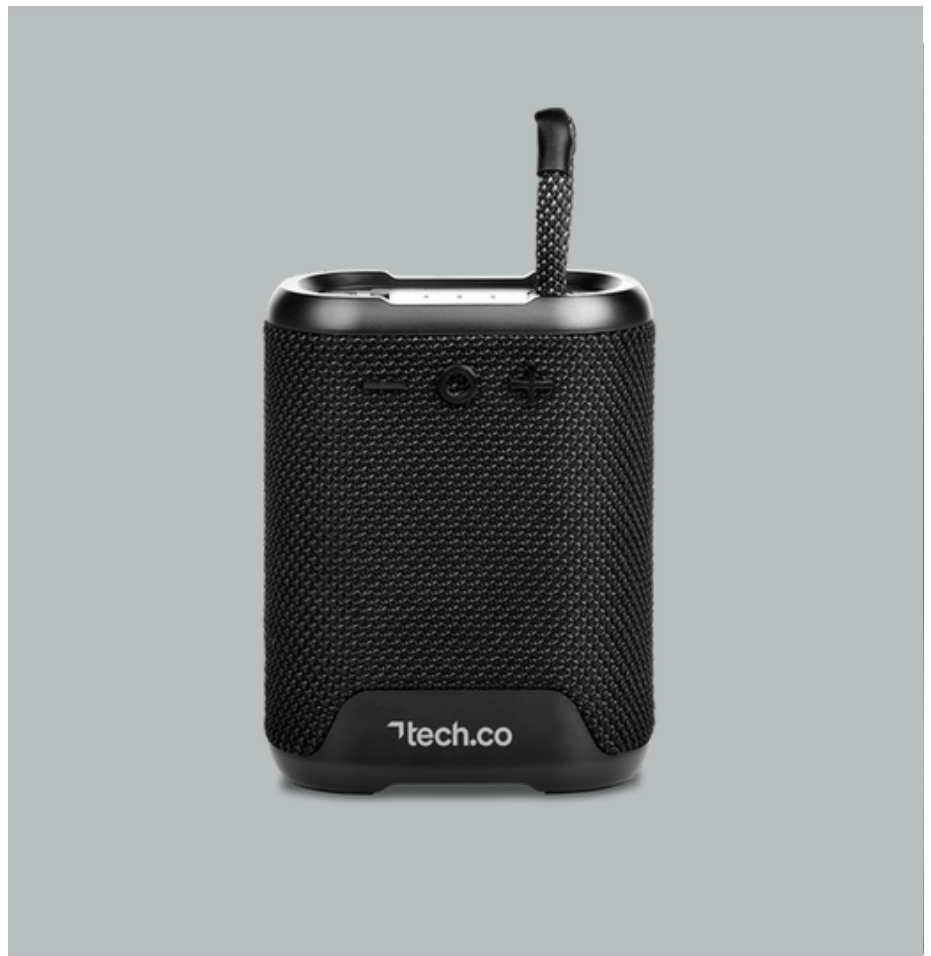

**ALEXVARGA UTOPIA ACTIVE
NOISE-CANCELLING
BLUETOOTH HEADPHONES**

+Swiss Cougar+

MT-SC-412-B

**SWISSCOUGAR GENEVA WIRELESS
CHARGER & BLUETOOTH SPEAKER**

+Swiss Cougar+

G P -SC-37- B

**SWISSCOUGAR MADRID
30W BLUETOOTH SPEAKER**

MT-AV-401-B
**ALEXVARGA ADAGIO
BLUETOOTH SPEAKER**

+Swiss Cougar+

TECH-5156
**SWISSCOUGAR LONDON
BLUETOOTH SPEAKER &
FM RADIO**

+Swiss Couqar+

MT-S C-3 92 - B
**SWISSCOUGAR
ANCHORAGE BLUETOOTH
SPEAKER, WIRELESS
CHARGER & NIGHT LIGHT**

+Swiss Couqar+

MT-SC-415-B
**SWISSCOUGAR OTAGO
BLUETOOTH SPEAKER,
WIRELESS CHARGER, PHONE
STAND & NIGHT LIGHT**

IDEA-50003
**ALTITUDENEXUS
BLUETOOTH SPEAKER**

TECH-5169
ODEONBLUETOOTH SPEAKER

BL S

+Swiss Couqar+™
MT-SC-406-B
**SWISSCOUGAR VALLETTA
BLUETOOTH SPEAKER**