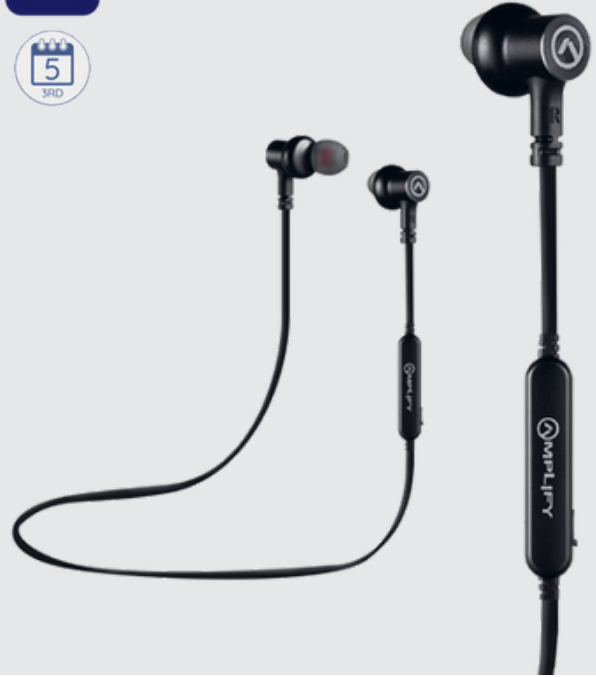

Features

- Driver: 10mm • Sensitivity: 95 dB +/- 5 dB • Frequency: 220 Hz - 20 kHz
- Impedance: 16 Ohm +/- 3 • Cable length: 120 cm +/- 5%
- Jack: 3.5 mm

NEW

AMPLIFY BLUES SERIES BLUETOOTH EARPHONES

Item No: GFT-17-VI

Features

- Bluetooth Version: 5.0 • Range: 10 m • Playtime: 2 - 4 hrs
- Charge Time: 1.5 hrs • Battery Capacity: 60 mAh