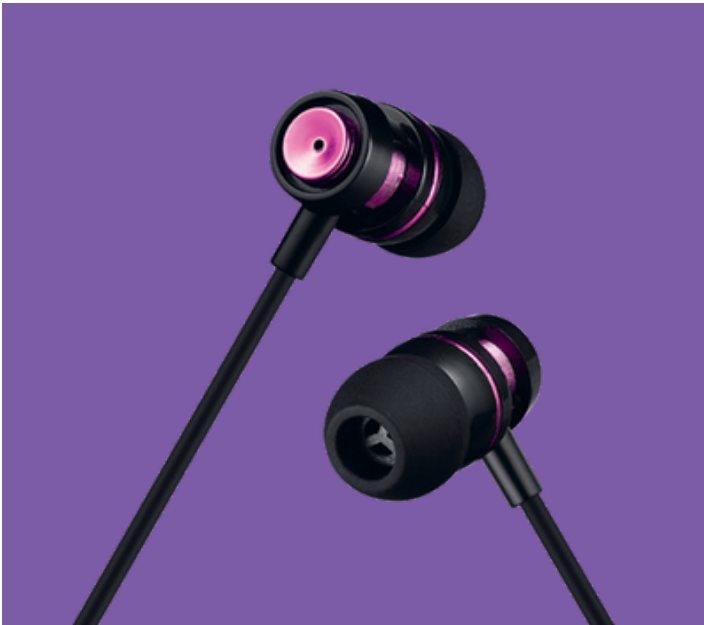

**VOLKANO ALLOY SERIES EAR
PHONES WIRED WITH MIC**
Item No: GFT-18-DP

Features

- Modern metallic finish for a stylish twist on traditional earphones
- Innovative slider volume control for precise audio adjustment
  - Built-in microphone for hands-free calls on the go
- Comfortable fit ensures optimal sound quality during extended wear
  - Compatible with Apple iPod, iPhone, iPad, and other devices with a 3.5mm jack