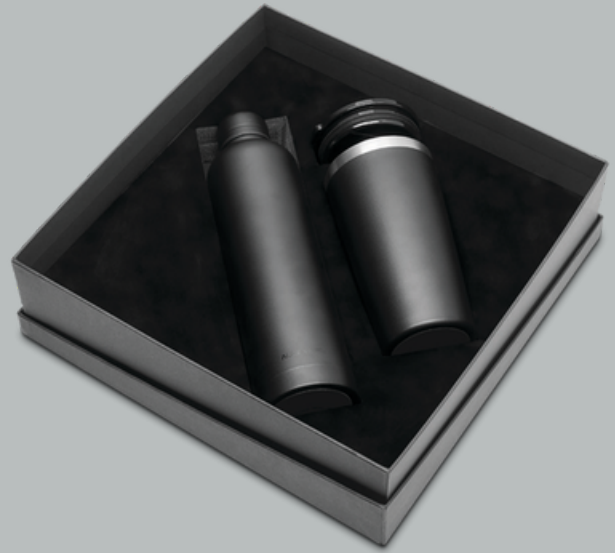

GF-AV-993-B

ALEXVARGA MAJESTRA GIFT SET