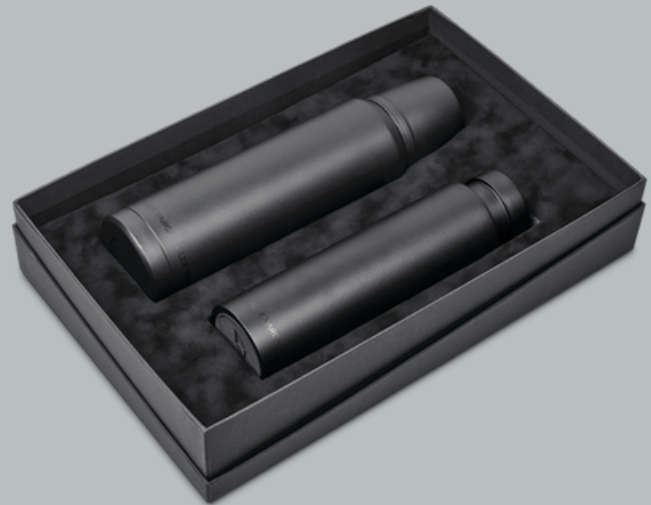

ALEXVARGA MAJESTRA GIFT SET

G F -AV-128 3 - B
ALEXVARGAGARTLIG GIFT SET

GF-AV-1172-B
ALEXVARGA TRAVERSO GIFT SET

750ML SURFSIDE WATER BOTTLE

Item No: GFT-15-6M

Features

- Size: 750ml • Slim stellard esign • Colour accented flip top spout
- Locally manufactured-shortdelivery times • BPA free