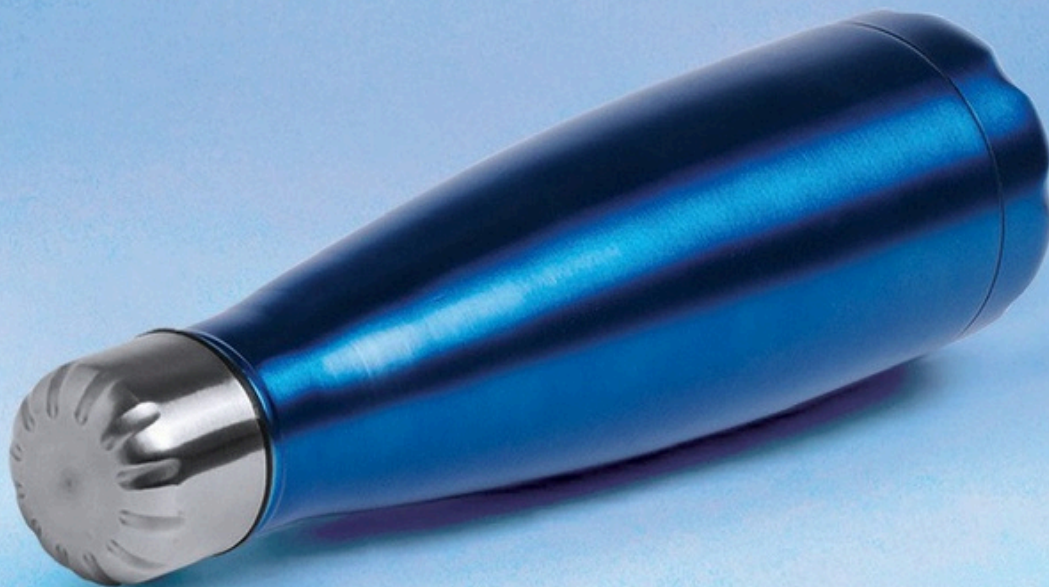

Branding

Pad Printing
Colours:

630ML HERILOX WATER BOTTLE

Item No:GFT-06-NE

Stay hydrated in style. This sleek water bottle is perfect for workouts, commutes, or just keeping on your desk. With its modern matt finish and secure screw-on cap, it's made to move with you. Size: 25cm.