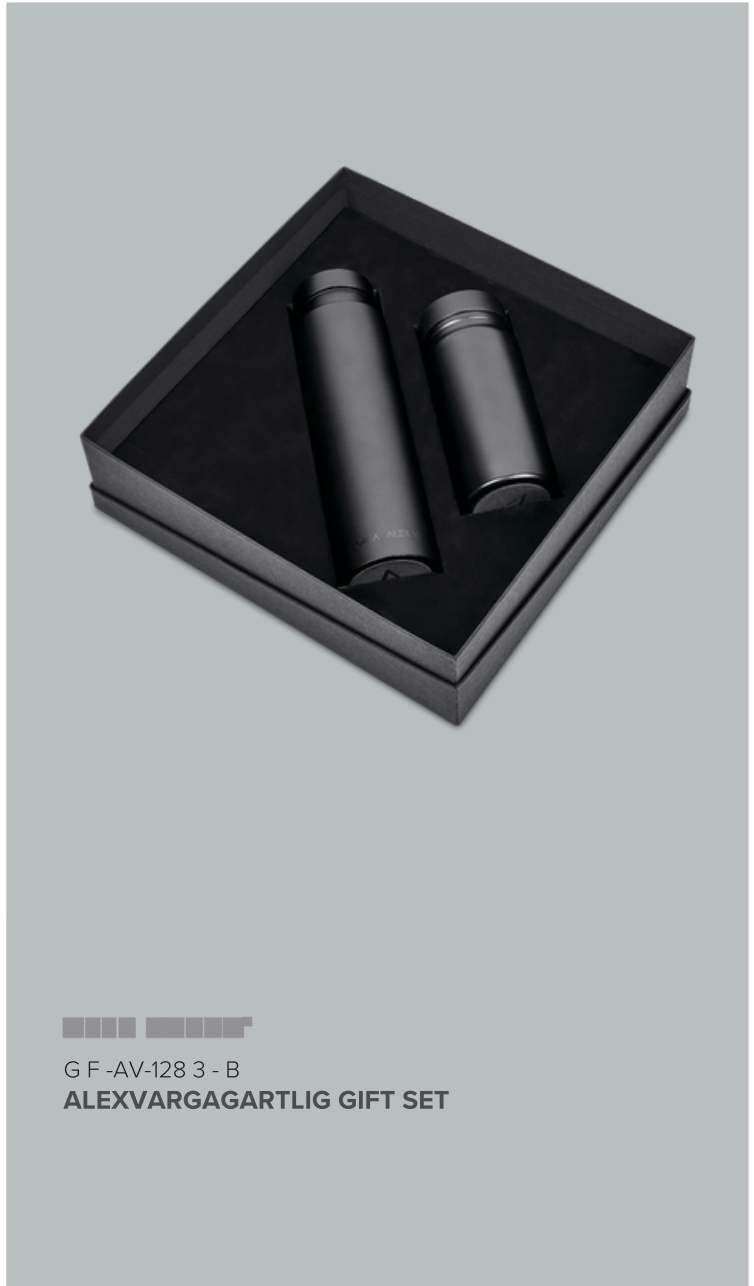

ALEXVARGA MAJESTRA GIFT SET

G F -AV-128 3 - B
ALEXVARGAGARTLIG GIFT SET

GF-AV-1172-B
ALEXVARGA TRAVERSO GIFT SET

750ML SURFSIDE WATER BOTTLE

Item No: GFT-15-6M

Features

- Size: 750ml • Slim stellard esign • Colour accented flip top spout
- Locally manufactured-shortdelivery times • BPA free