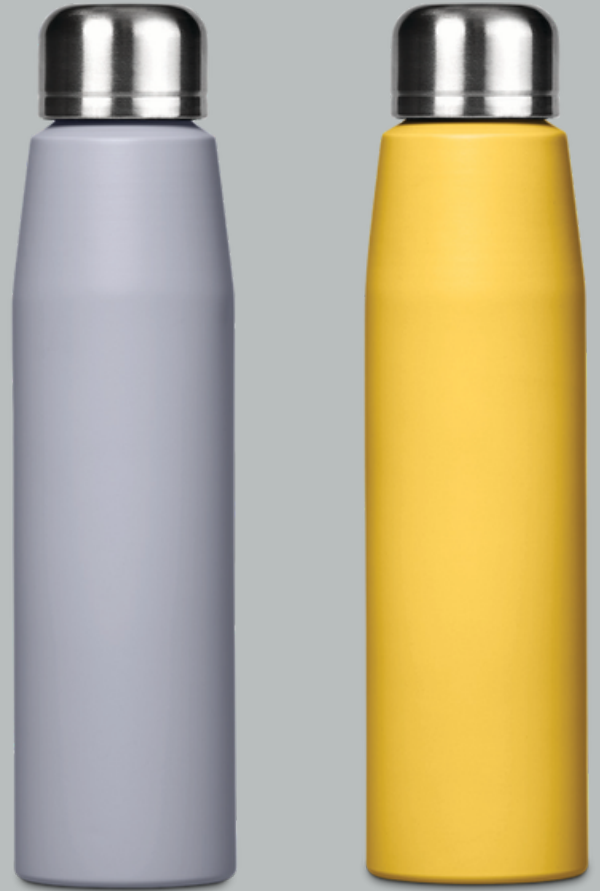

altitude

DR-AM-229-B

**ALTITUDELAMDA LITE ALUMINIUM
WATER BOTTLE - 700ML**