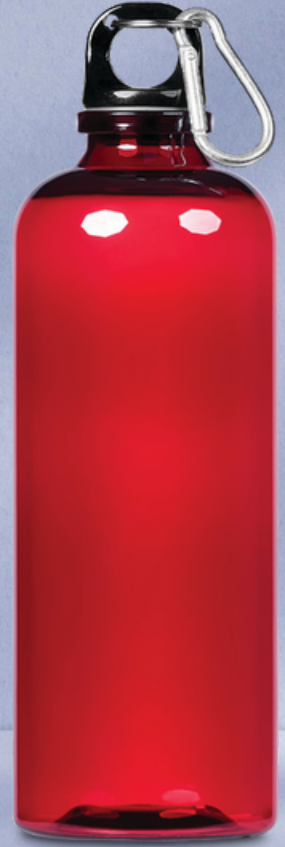

altitude

DR-AL-290-B

**ALTITUDEVISTA RECYCLED PET
WATER BOTTLE - 600ML**